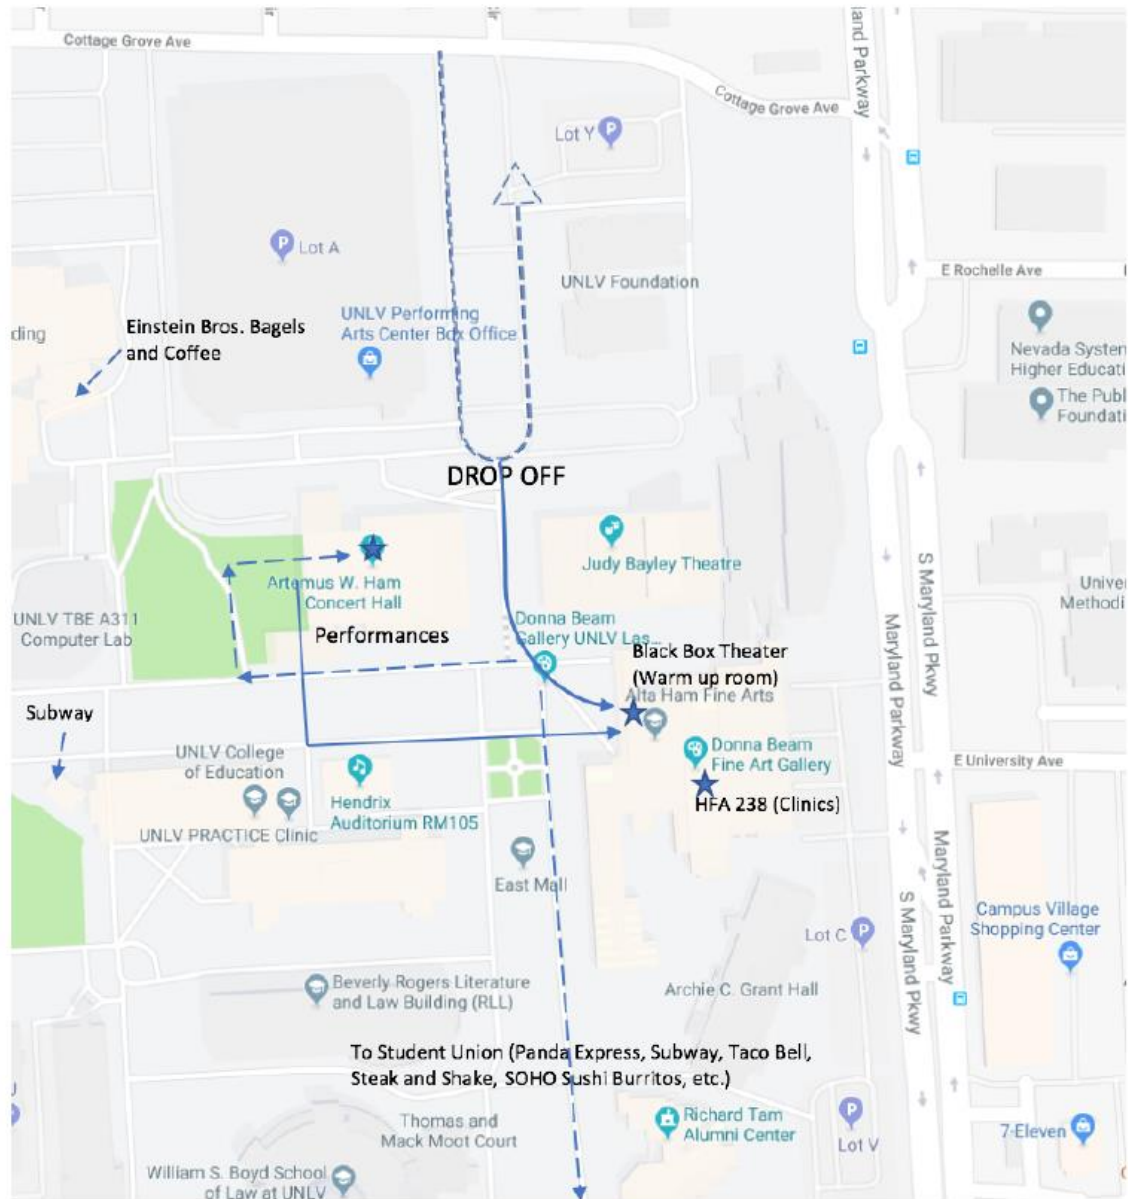

Map of the Festival

Warm up room: Ham Fine Arts, Black Box Theater

Performance Venue: UNLV Performing Arts Center, Artemus W. Ham Hall

- Ticket purchases available at the Box Office

Post-Performance Clinic Location: Ham Fine Arts, Room 238

Map: Bus Drop-off, Parking and Food Locations

Bus Parking: Busses may park along the roundabout as shown by the dotted line near the drop off location.

Festival Attendee Parking: Payed temporary/ permit parking options can be viewed or purchased at <https://www.unlv.edu/parking/permits>. Closest available parking would be "Lot A" shown in the map above. Permits are required for on-campus parking both days until 7:00pm.